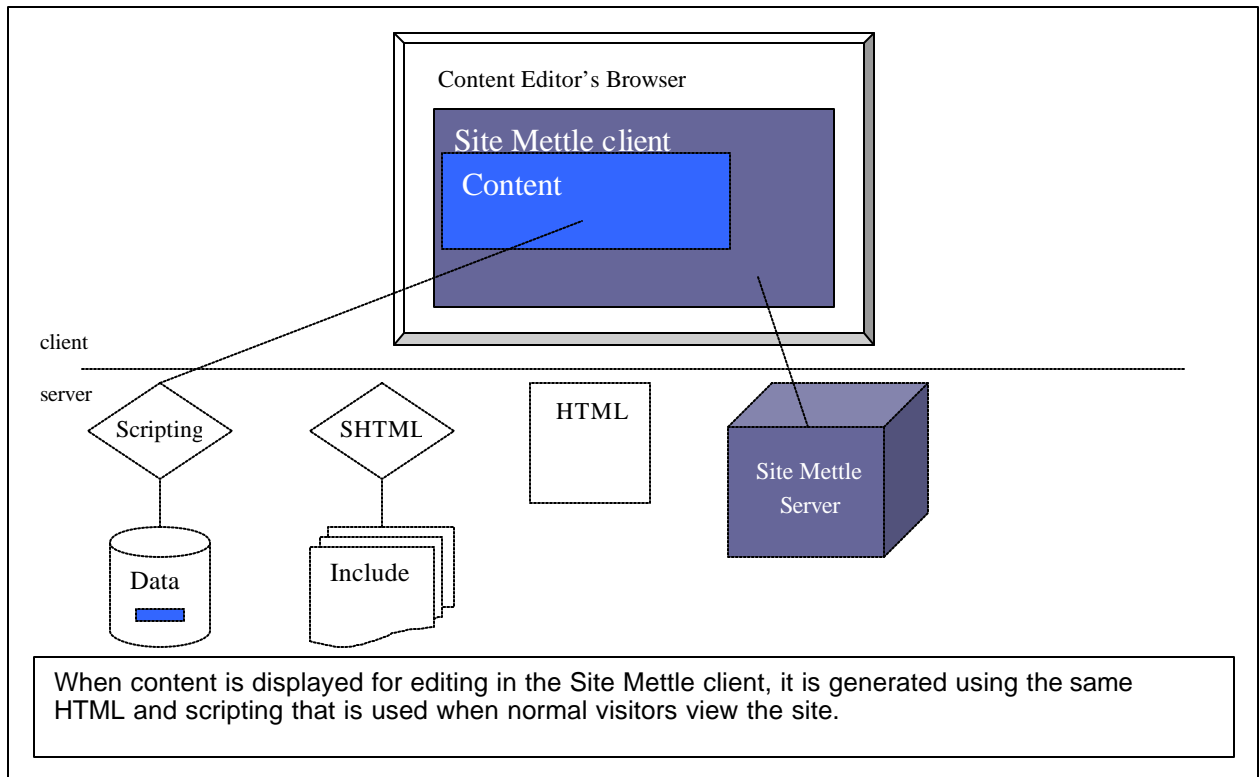

Content Editing