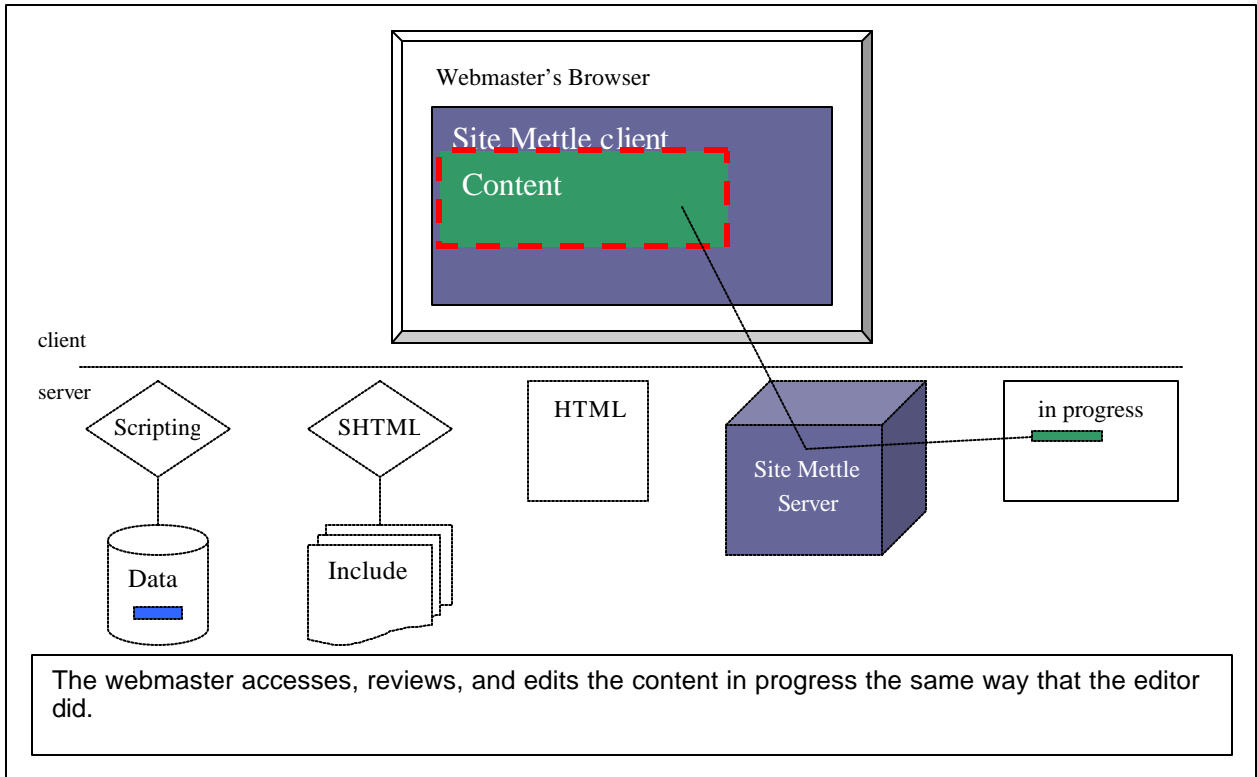

Content Approval