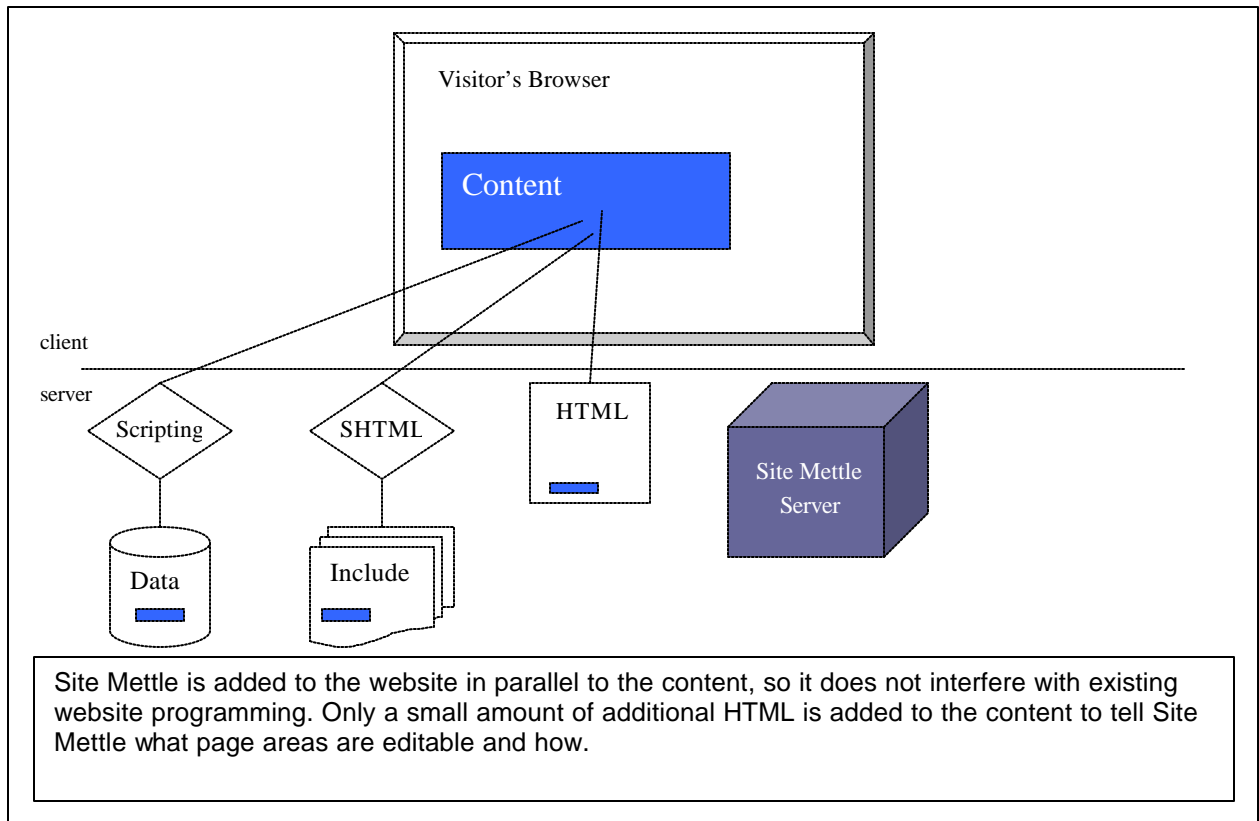

Website Implementing Site Mettle