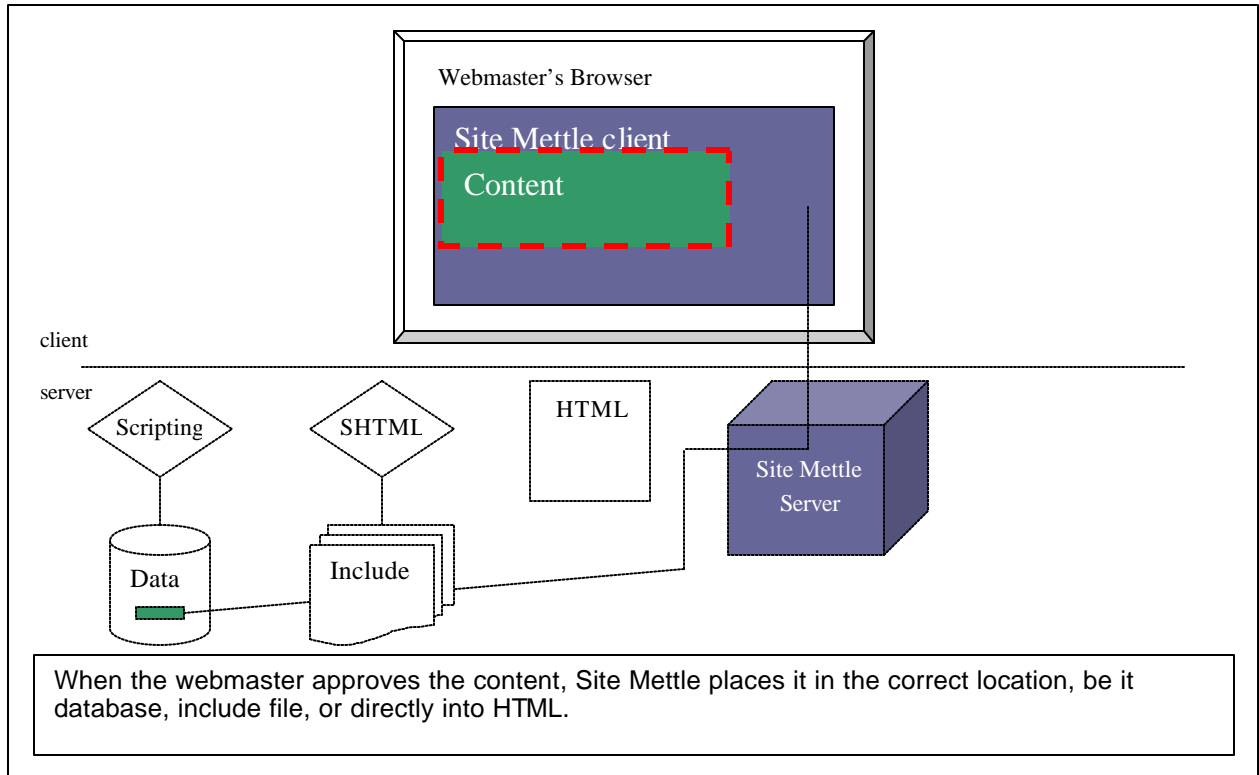

Content Approval