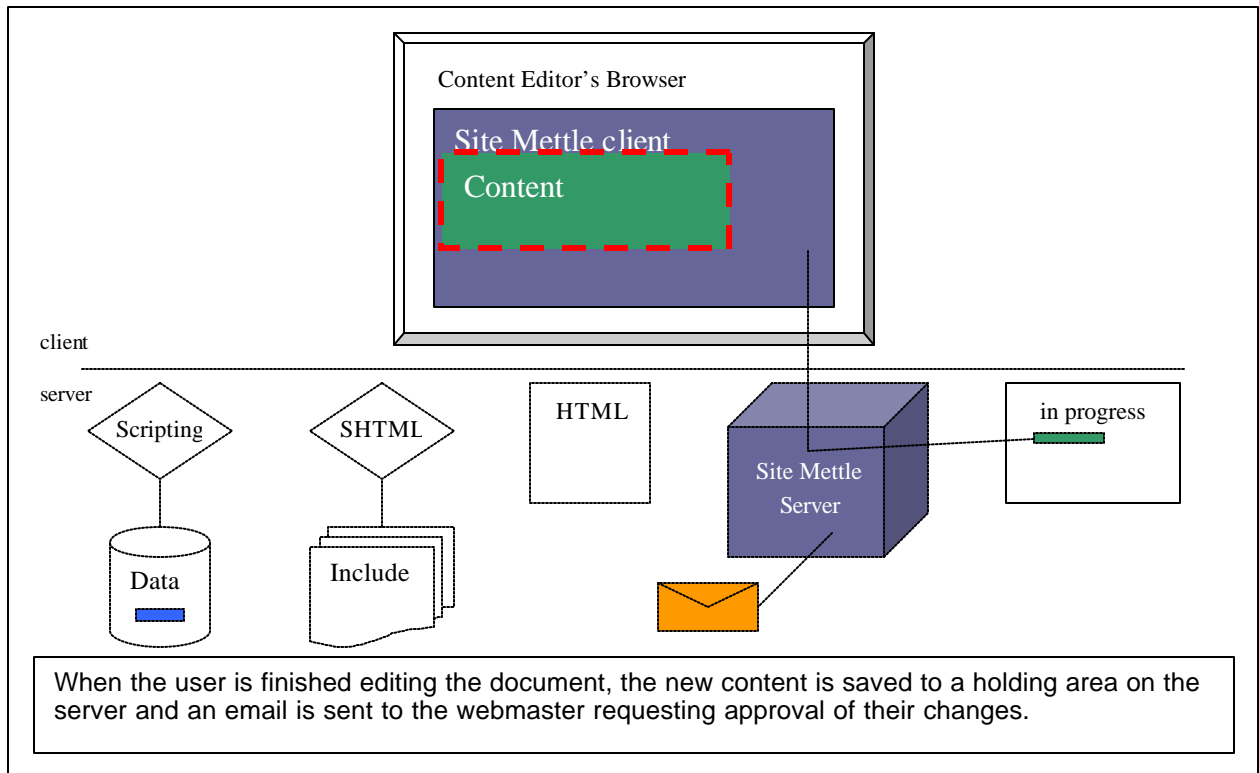

Content Editing