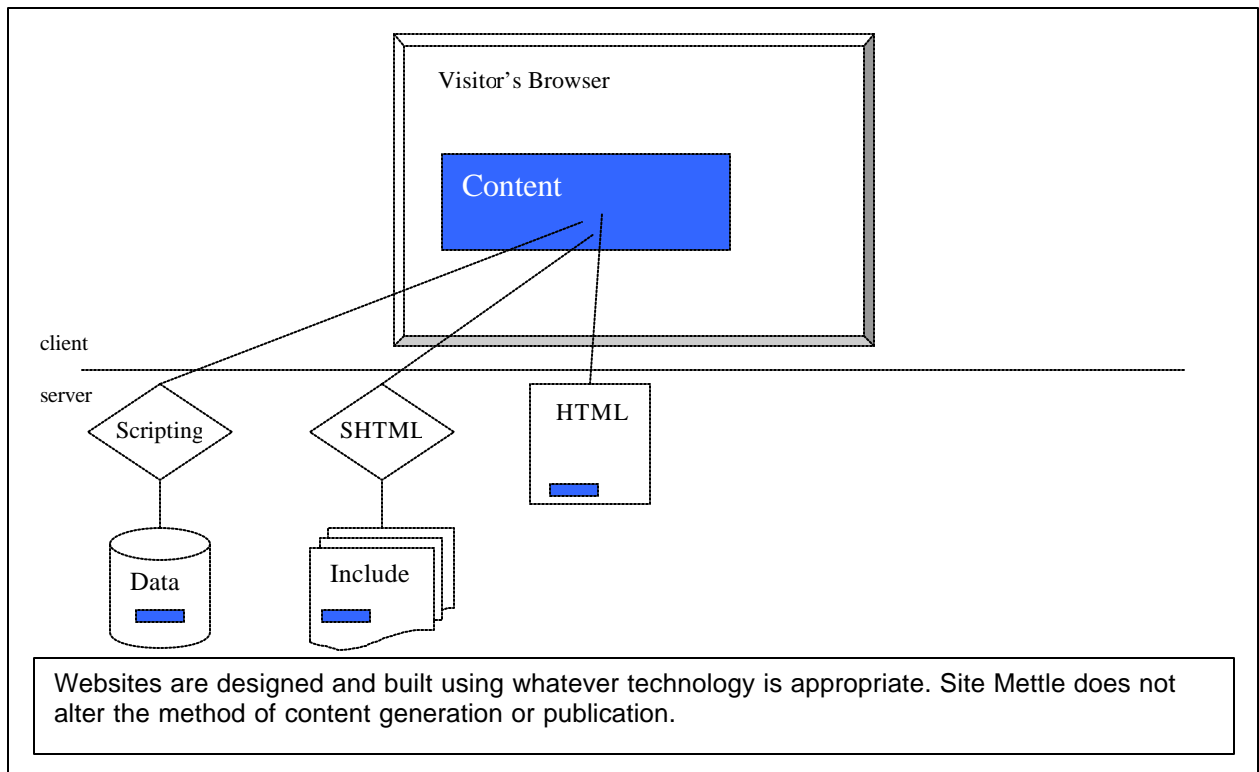

## Workflow Process

The following is an outline of the workflow process of a website using Site Mettle technology. These diagrams demonstrate how content is published using traditional web technologies and independently updated by means of Site Mettle.

### Typical Website Configuration