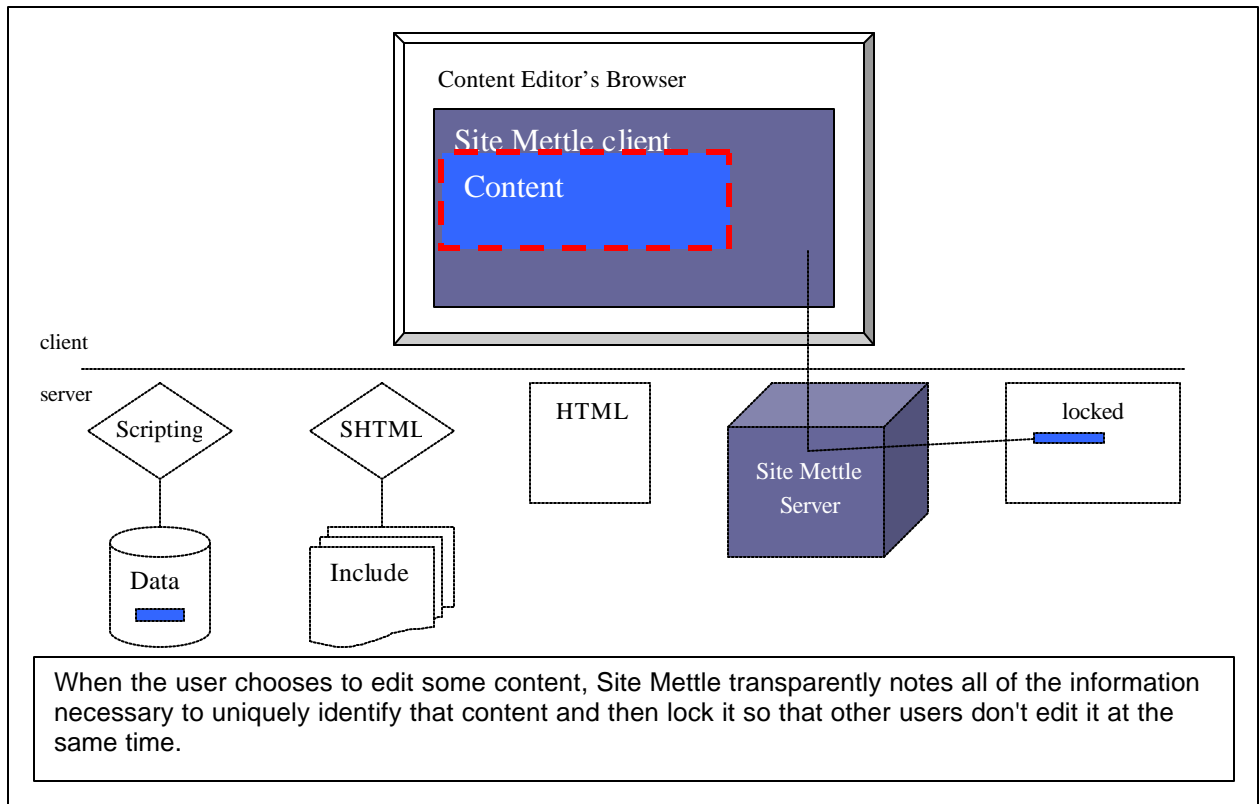

Content Editing